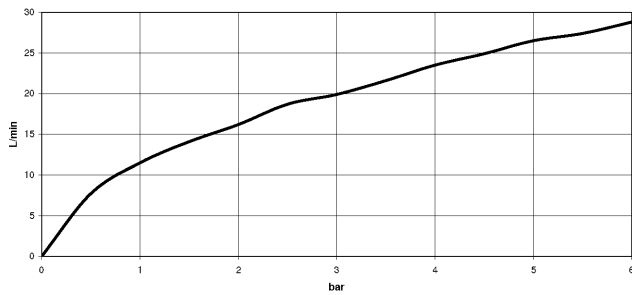

33 300 845

- 3/8" shower outlet
- slide-on rosettes Ø 60 mm
- 1/2" connection
- gauge 150 mm - 15 mm
- WRAS 2207008

Intrinsic protection against back flow.

	Chrome	33 300 845-00
	Brushed Platinum	33 300 845-06
	Dark Chrome	33 300 845-19
	Matte Black	33 300 845-33
	Brushed Chrome	33 300 845-93
	Brushed Dark Platinum	33 300 845-99

33 300 845

mm [inches]

Flow rate chart

Certificates

IAPMO_4976 (5). Belgaqua_21-025-27_1. LGA_9602. WRAS_2207008.

33 300 845

Parts for other finishes can be found here: **Brushed Platinum**

Spare parts list